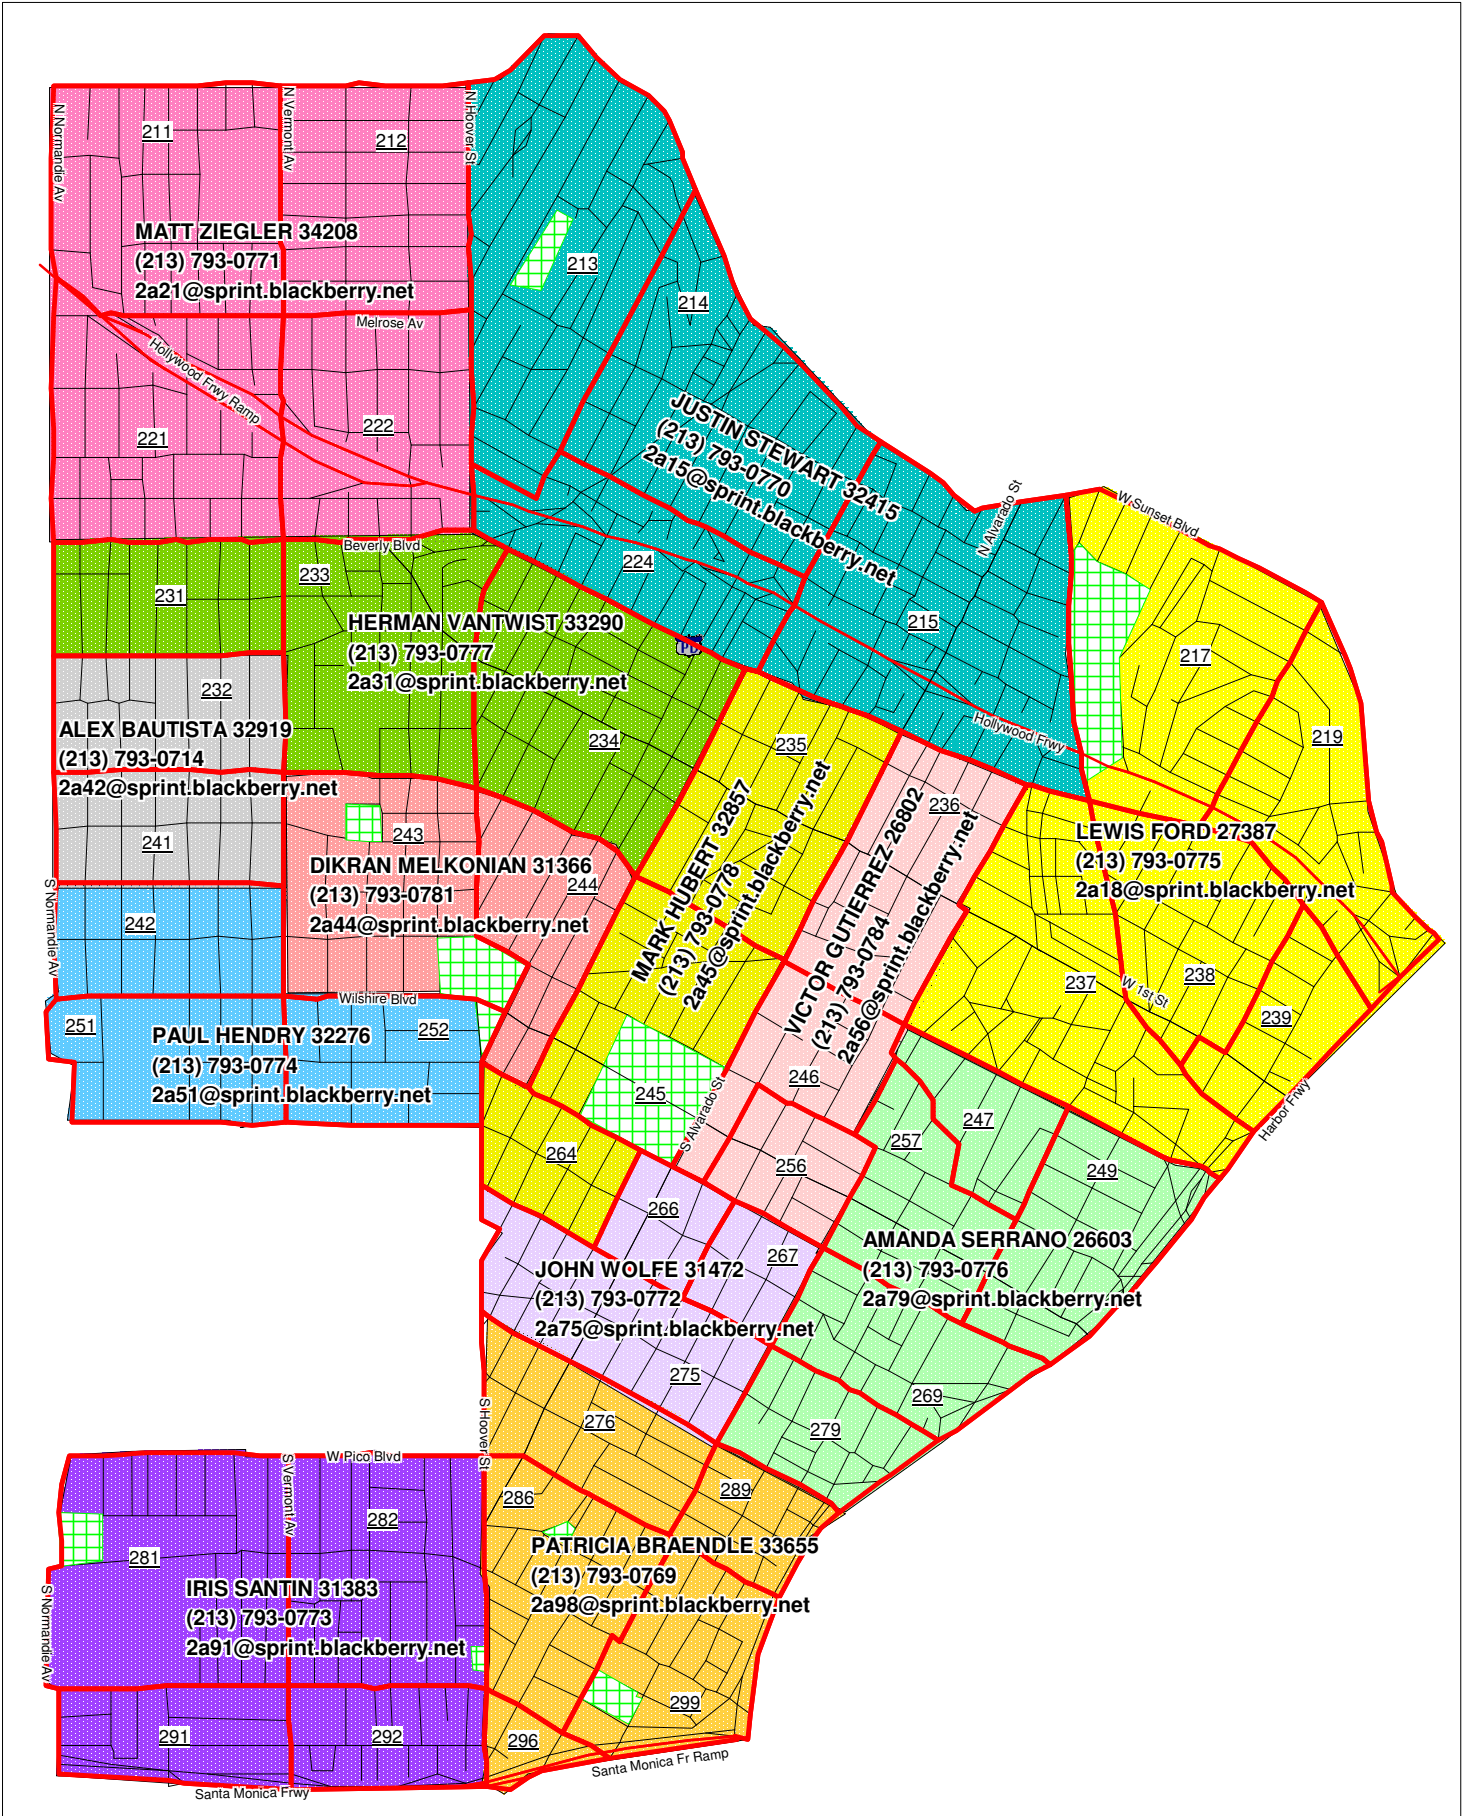

Rampart Area - SLO MAP

JANUARY 2007

Watch 2 = AM2/PM1 = 0600 to 1759

Watch 3 = PM2/AM1 = 1800 to 0559

AM1 = 0001 to 0559

AM2 = 0600 to 1159

PM1 = 1200 to 1759

PM2 = 1800 to 2400