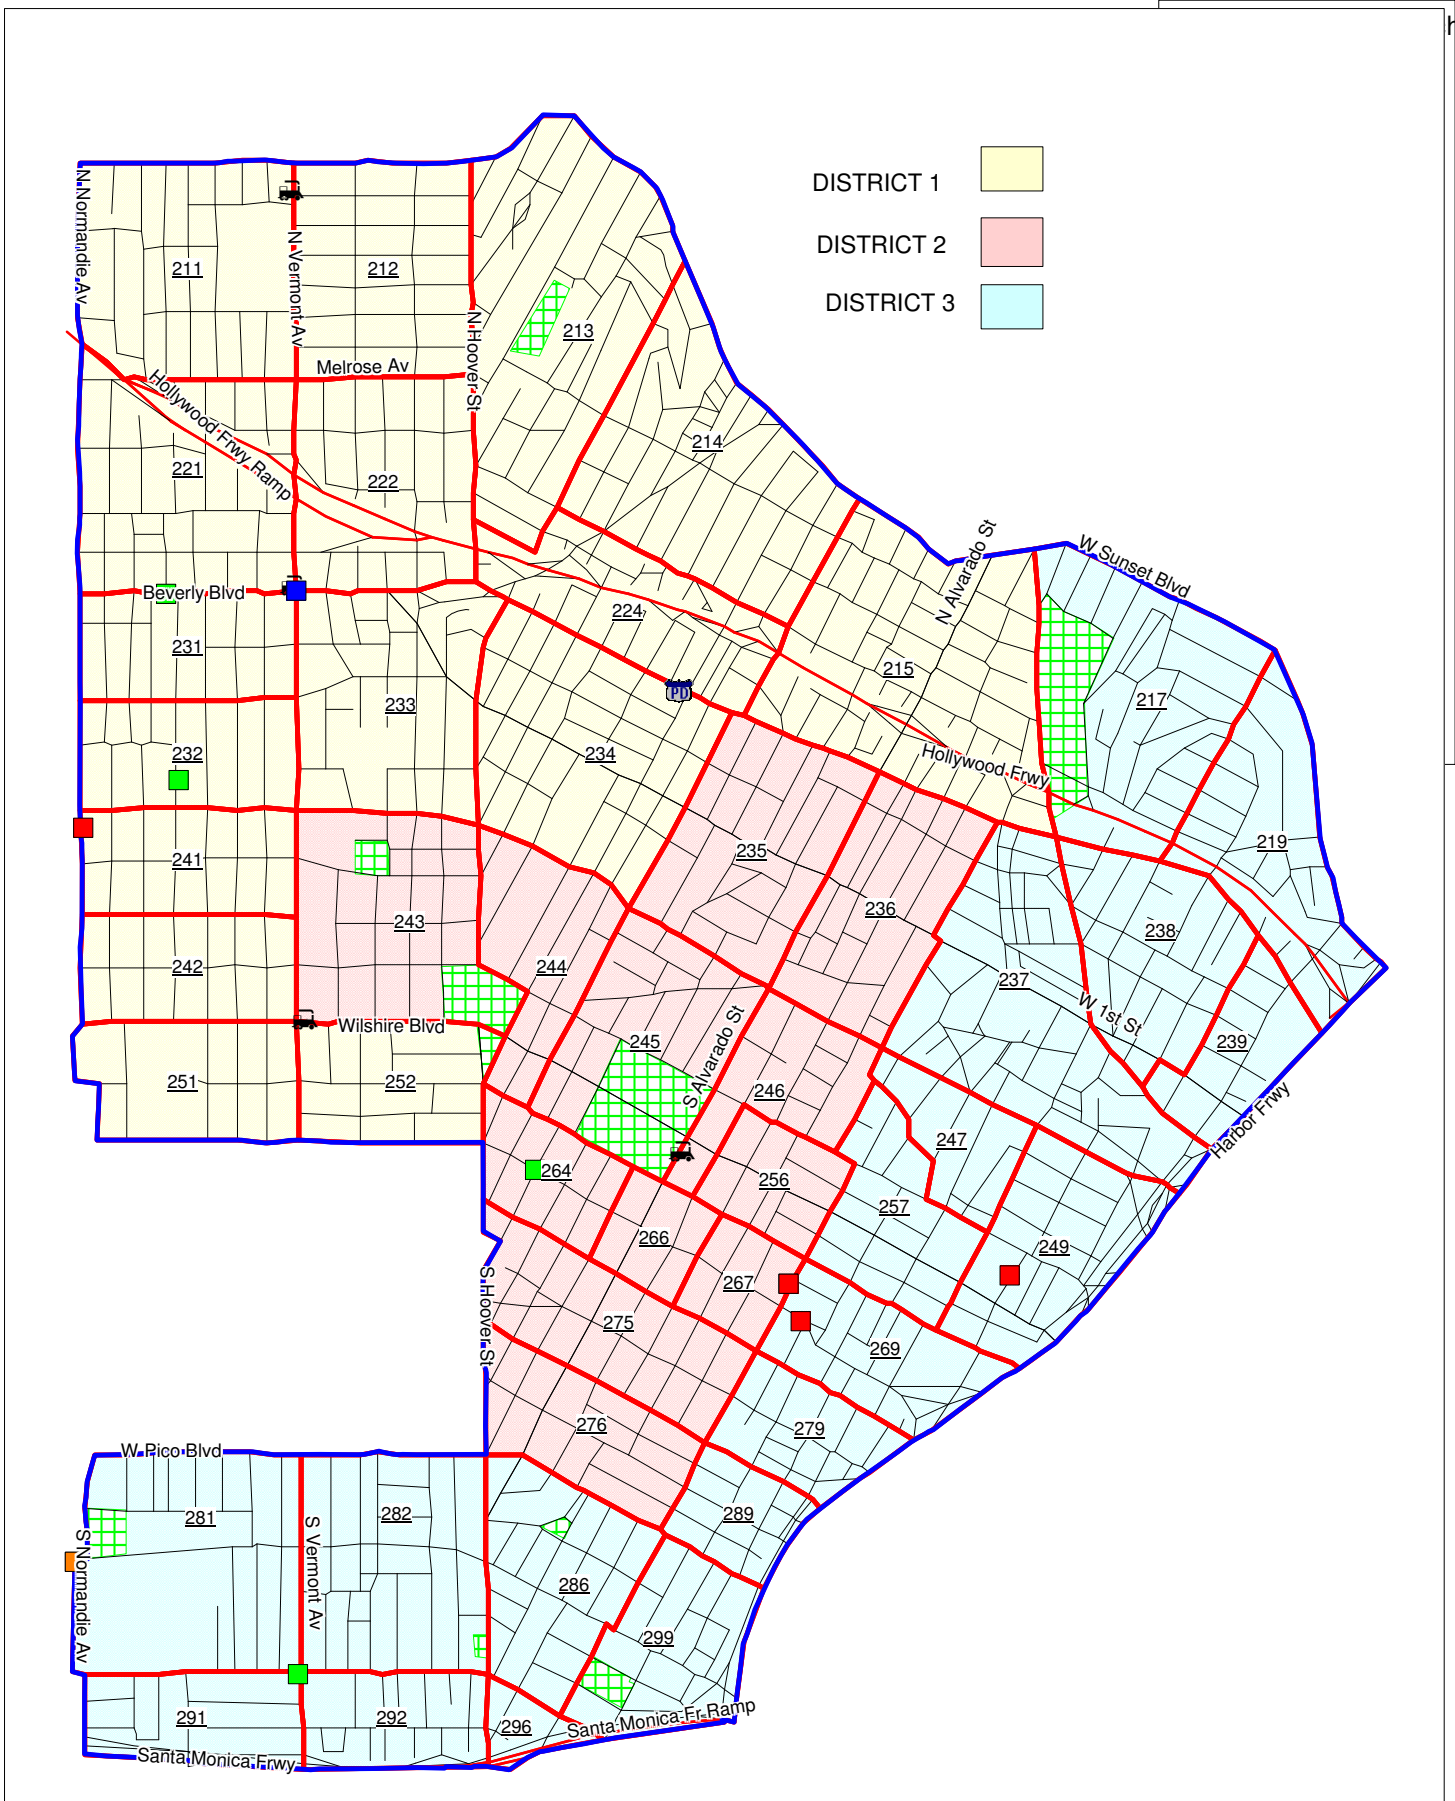

Rampart Area - DISTRICT MAP

- DISTRICT 1
- DISTRICT 2
- DISTRICT 3

Watch 2 = AM2/PM1 = 0600 to 1759

Watch 3 = PM2/AM1 = 1800 to 0559

AM1 = 0001 to 0559

AM2 = 0600 to 1159

PM1 = 1200 to 1759

PM2 = 1800 to 2400